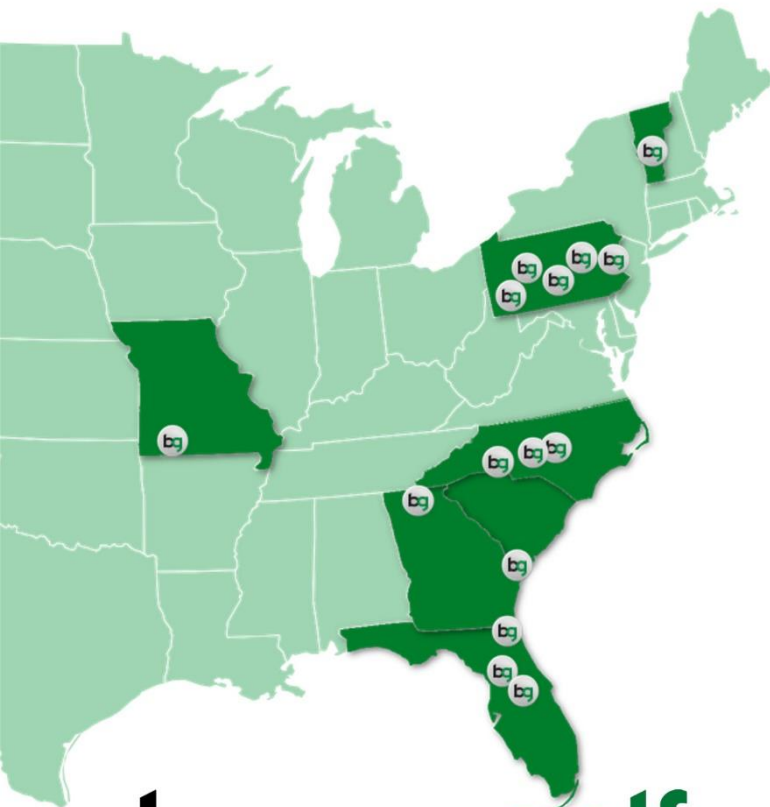

BROWN GOLF NATIONAL RECIPROCAL PROGRAM

MORE INFO AT WWW.BROWNGOLFMANAGEMENT.COM

As a member of a Brown Golf club, you are automatically granted full access to all Brown Golf Clubs. This program is available any day during the week and the cost to play another course under this program is very affordable.

browngolf

BROWN GOLF RECIPROCAL RATES

Access to All Brown Golf Facilities

\$49 In-Season / \$39 Off-Season

Complimentary Practice Facilities

*Learn how to book tee times through the National Reciprocal Program at www.BrownGolfManagement.com. Contact Club for Seasonal Timeframes

www.IslandWestGolf.net

VERMONT

Green Mountain National

www.GMNGC.com

PENNSYLVANIA

Greensburg Country Club

www.GreensburgCC.com

Royal Manchester Golf Links

www.royalmanchestergolflinks.com

Lederach Golf Club

www.LederachGolfClub.com

Pinecrest Lake Golf Club

www.PinecrestLakeGolfClub.com

Great Bear Golf Club

www.GolfGreatBear.com